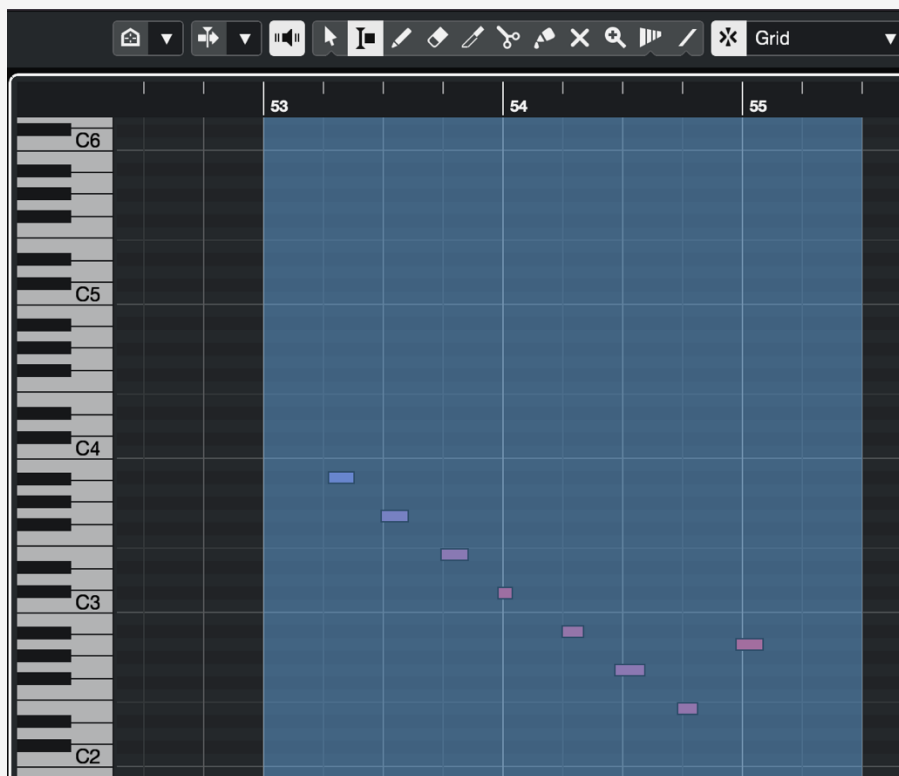

## Slick, streamlined, focused

The MixConsole has been given a fresh overhaul with a slick, streamlined design to help you focus on your mix.

Pro

Artist

Elements

 CUBASE 13

 steinberg