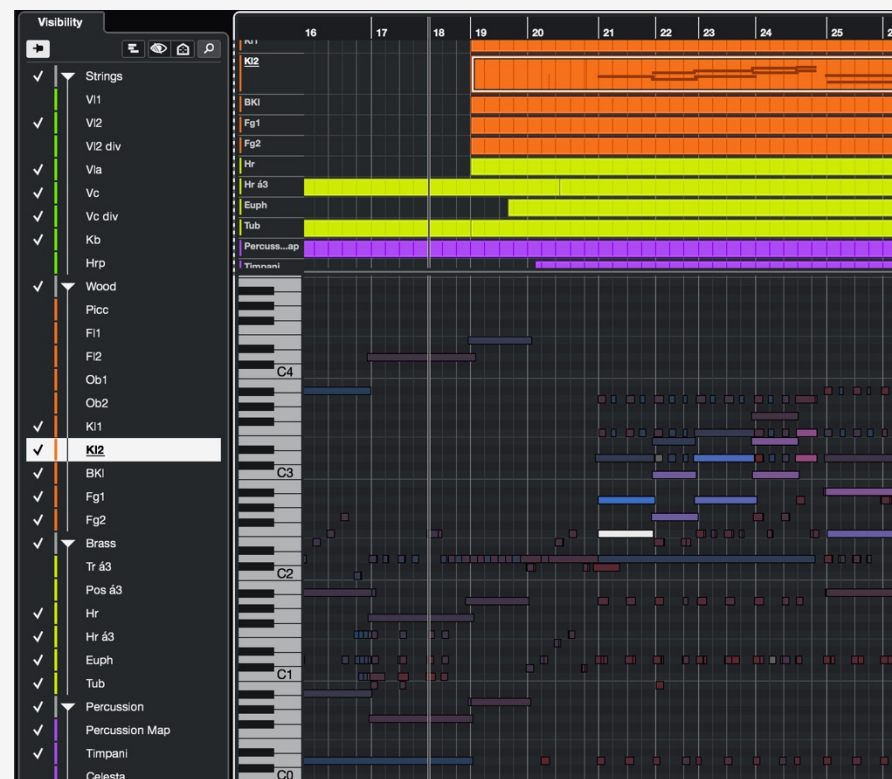

# Mix on the go

The new channel tab in the Project window gives you direct access to your mix, without leaving the arrangement. The new design means you can intuitively find what you need, letting you mix on the go in a compact, per channel view.

## RANGE TOOL

# Increase your range

The Range tool is one of the most powerful tools in Cubase and it's now available in the Key Editor as well as the Drum Editor.

Pro

Artist

Elements

# A new editor experience

Edit multiple parts from within the Key Editor and Drum Editor, switch between tracks with the Visibility tab and maintain an overview with the new Track display.

Pro

VOCAL PRODUCTION