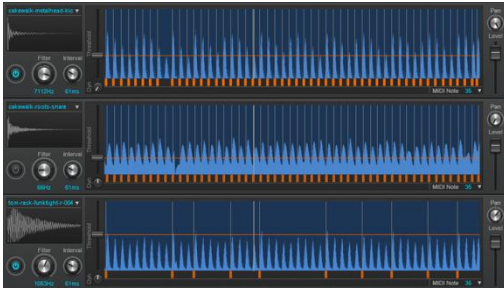

What's new in SONAR 2015

Here is a taste of what's new in SONAR

Drum Replacer (Platinum)

Create that huge, luscious studio drum sound inside SONAR Platinum with Drum Replacer—the brand new, ARA-integrated plug-in for enhancing drum productions. Extract drum hits from loops, drag in your own samples, reinforce your drums, and a lot more—all with zero latency, thanks to flawless ARA/SONAR integration.

VocalSync (Platinum)

VocalSync tightens vocals by aligning one part to another—and it's essential for matching dialogue to picture, synchronizing background vocals, and tightening doubled vocal parts. Use VocalSync to perfect your parts' timing without splitting and moving clips. VocalSync is part of SONAR's Region FX workflow—so you can process and edit multiple dub parts to a single guide track, all within the fluid

workflow of SONAR's award-winning Skylight interface.

REmatrix Solo (Platinum, Professional)

REmatrix Solo is a zero-latency, streamlined, single-layer ProChannel version of the acclaimed REmatrix convolution reverb from Overloud/MoReVox. It features 100 Impulse Response (IR) presets, including plates, halls, rooms, early reflections, and specialty spaces - you can even import your own IRs.