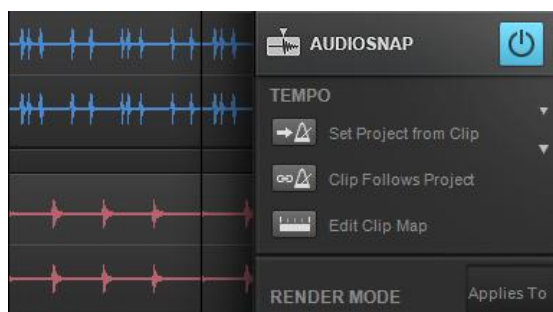

AudioSnap (Platinum, Professional)

New detection algorithms re-boot AudioSnap into a next-generation toolkit. Stretch a song from one tempo to another, sync your recordings to audio loops, tighten your drums and convert them to MIDI...and the new level of performance comes wrapped in a new look and new layout.