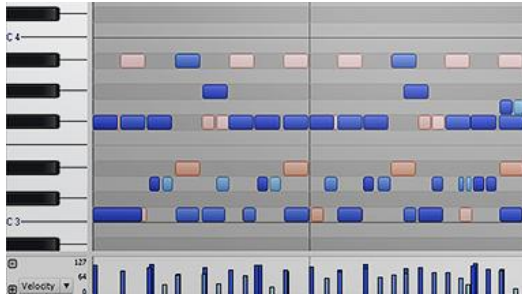

New MIDI Engine (Platinum, Professional, Artist)

SONAR now incorporates a new architecture for MIDI note management in software synths, because certain soft synths require an exact match of Note-On and Note-Off messages— insufficient Note-Off messages can lead to stuck notes and reduced voices on samplers. SONAR now explicitly counts all Note-On messages and issues an exact number of Note-Off messages to each synth when using transport functions.