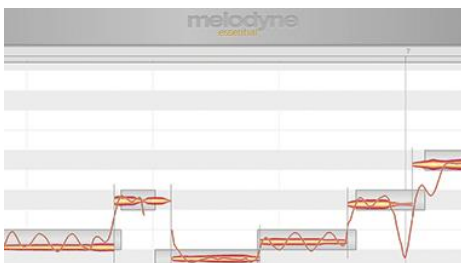

Improved ARA Support (Platinum, Professional, Artist)

While working on Drum Replacer, we realized that we could make improvements and fixes to our ARA support for Melodyne. As a result, this release now improves on Melodyne's seamless integration inside of SONAR.