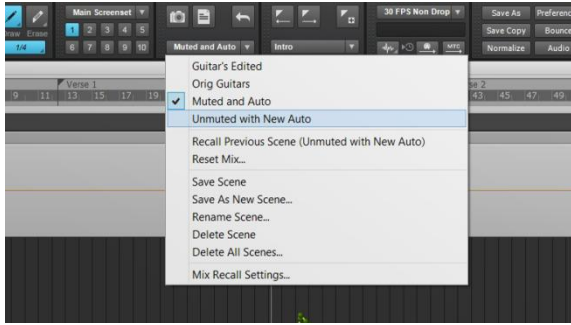

Mix Recall (Platinum, Professional, Artist)

Never second-guess yourself on a mix again. Mix Recall lets you save and switch to various mix scenes for easy, one-click comparisons. Swap out effects, fader positions, or every parameter so that you can restore an original mix, create remixes, or just entertain a client's suggestion. Mix tracks specifically for radio, podcast, video, or mp3, and then bounce every version in a single export.